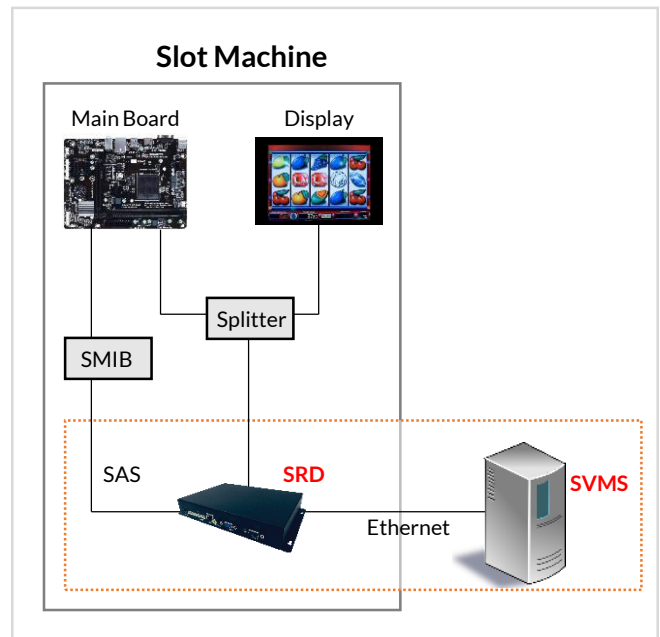

Slot Recording System

System Features

- Slot machine video output is recorded automatically at all events including door open, game start, cash out, bill accept, and handpay etc.
- Input video resolution is supported up to full HD 1920 x 1080.
- Recorded video resolution is 704 x 480.
- Recorded video data is protected from manipulation.
- Recorded video data can be searched by slot machine, event, time etc.
- Time synchronization.
- Low power consumption.

Benefits

- Reliable and cheap solution for game recording by using SRD and memory card
- Dedicated surveillance to each slot machine by keeping all event data and proofs
- Provide players the chance to share their game video through SNS, which will also advertise the casino
- Attracting players by showing daily jackpot video through digital signage located in casino entrance

What we offer

- Game recall purpose : SRD only
- Surveillance & marketing purpose : SRD + SVMS
- Technical support and training for integration

Specifications

Video I/O	1 VGA input 1 VGA output
Input video resolution	800 x 600 to 1920 x 1080
Encoding	H.264 480p 30 fps
Recording time	Automatic
Storage	SD Card 128/256 GB
Network	100 Mbps Ethernet
SAS connection	Serial
Control port	USB / Serial
Power supply	DC 5V 2A
Dimensions	200 x 40 x 140 mm 7.9 x 1.6 x 5.5 inch
Weight	869 g 1.9 lb
Operating temperature	-10 to 70 °C 14 to 158 °F
Storage temperature	-25 to 80 °C -13 to 176 °F
Humidity	95% non-condensing